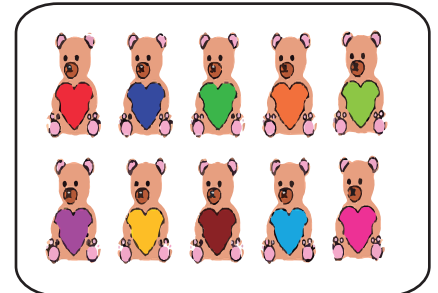

6

7

8

9

10

A puzzle piece with a black outline. The top-left section contains nine yellow stars arranged in a 3x3 grid. The top-right section contains a large red number '9'. The bottom section contains the word 'nueve' in a bold, black, sans-serif font.

nueve

A puzzle piece with a black outline. The top-left section contains ten yellow stars arranged in two rows of five. The top-right section contains a large red number '10'. The bottom section contains the word 'diez' in a bold, black, sans-serif font.