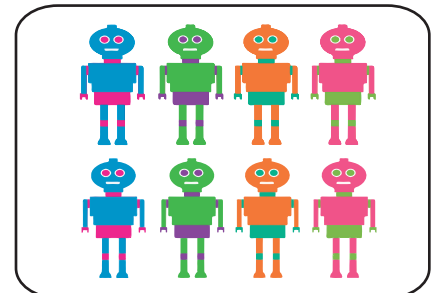

6

7

8

9

10

A puzzle piece with a black outline. The top-left section contains nine yellow stars arranged in a 3x3 grid. The top-right section contains a large red number '9'. The bottom section contains the word 'nueve' in a bold, black, sans-serif font.

nueve

A puzzle piece with a black outline. The top-left section contains ten yellow stars arranged in two rows of five. The top-right section contains a large red number '10'. The bottom section contains the word 'diez' in a bold, black, sans-serif font.